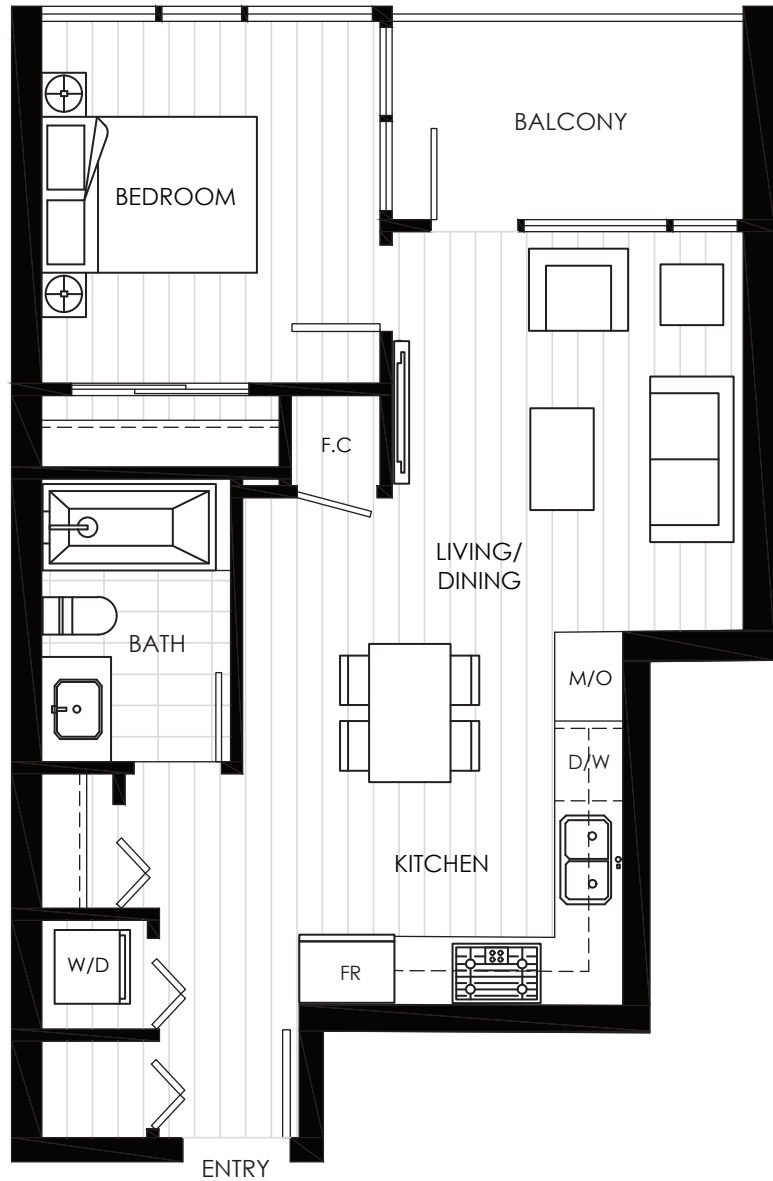

PLAN S1

SUITES: #907

1 BEDROOM

Living	547 sf
Balcony	60 sf
<hr/>	
Total	607 sf

LEVEL 8

PRIMA