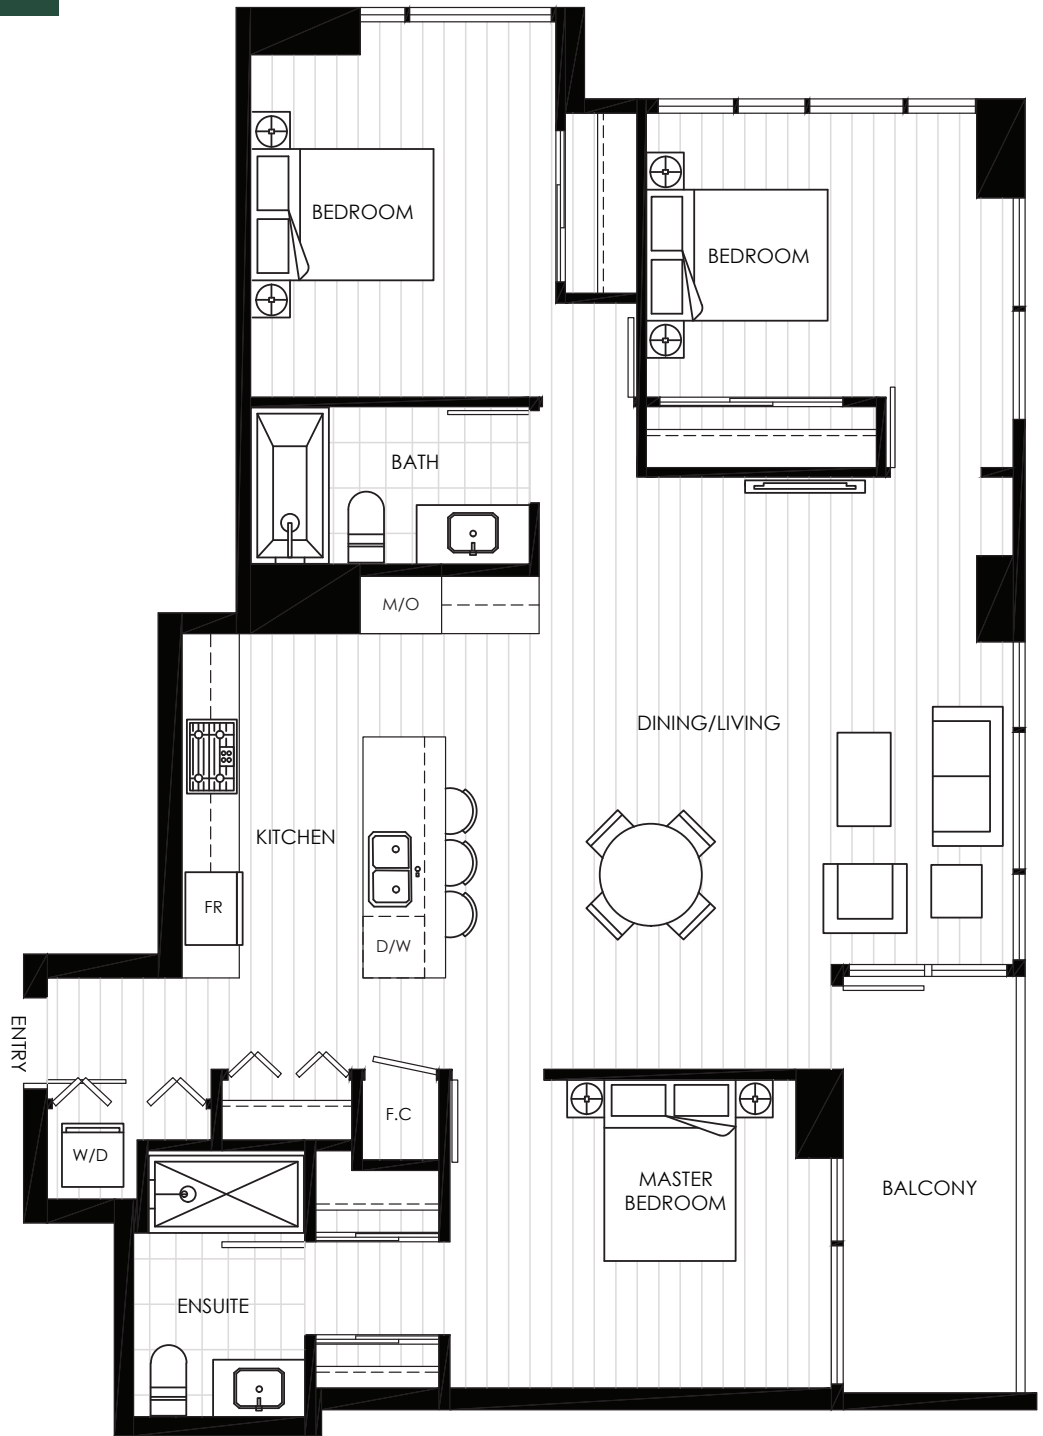

# PLAN M2

SUITES: #1105 #1205 #1505

## 3 BEDROOM

Living	1174-1175 sf
Balcony	82 sf
<hr/>	
Total	1256-1257 sf

LEVEL 12

LEVEL 10 11