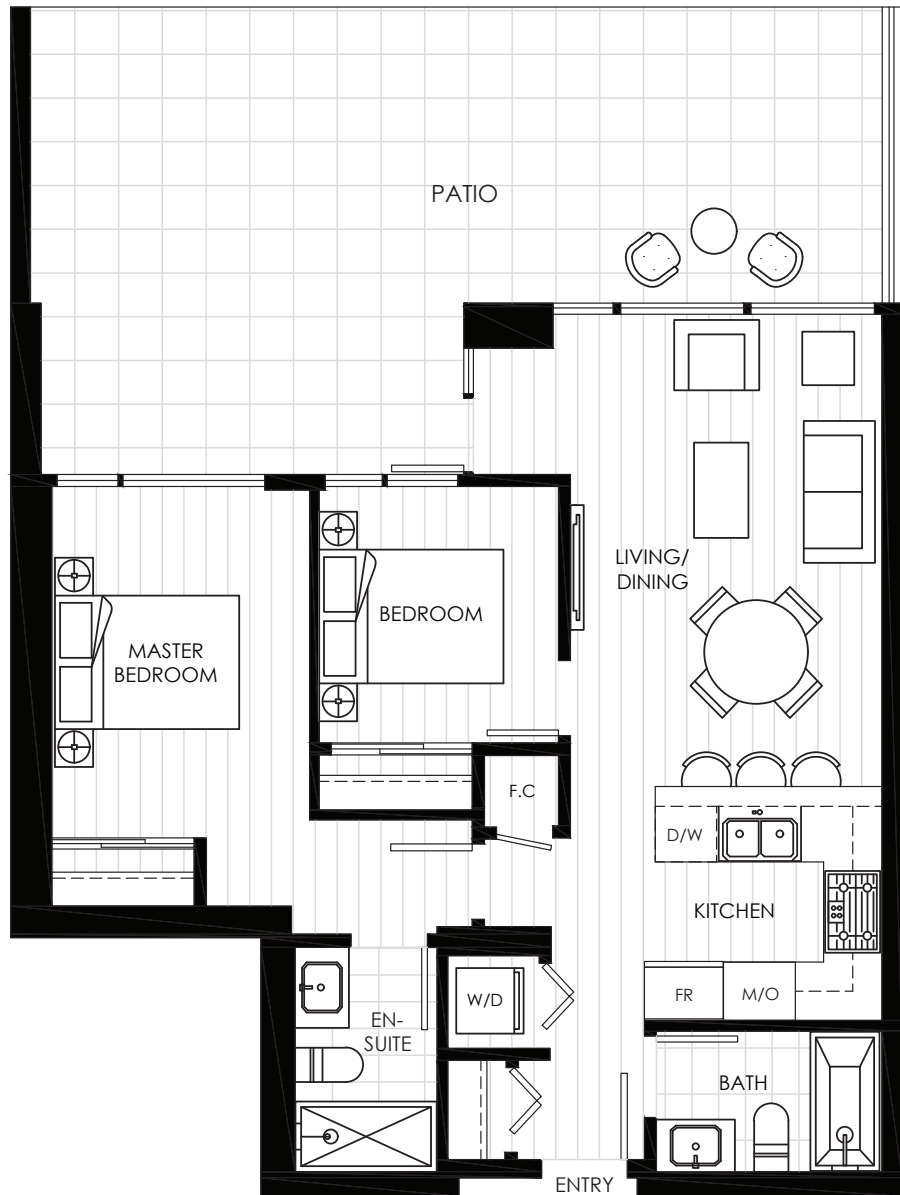

PLAN K

SUITES: #506

2 BEDROOM

Living	794 sf
Balcony	408 sf
<hr/>	
Total	1202 sf

PRIMA