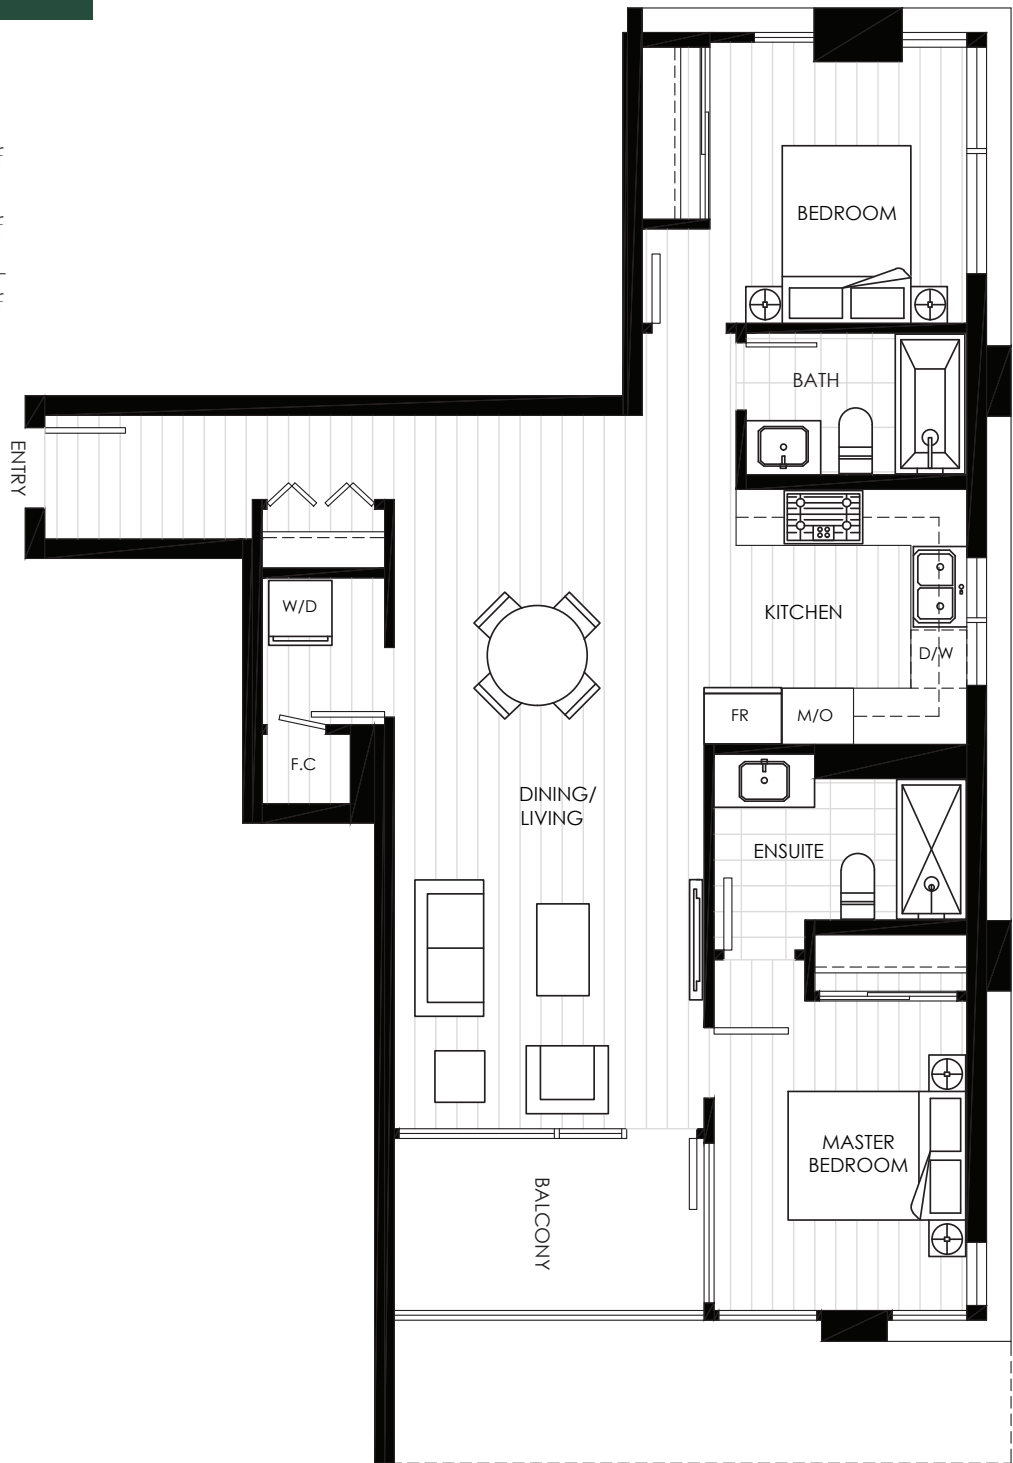

PLAN G1

SUITES: #613 708

2 BEDROOM

Living	921 sf
Balcony	81 sf
Total	1002 sf

LEVEL 6

LEVEL 5

PRIMA