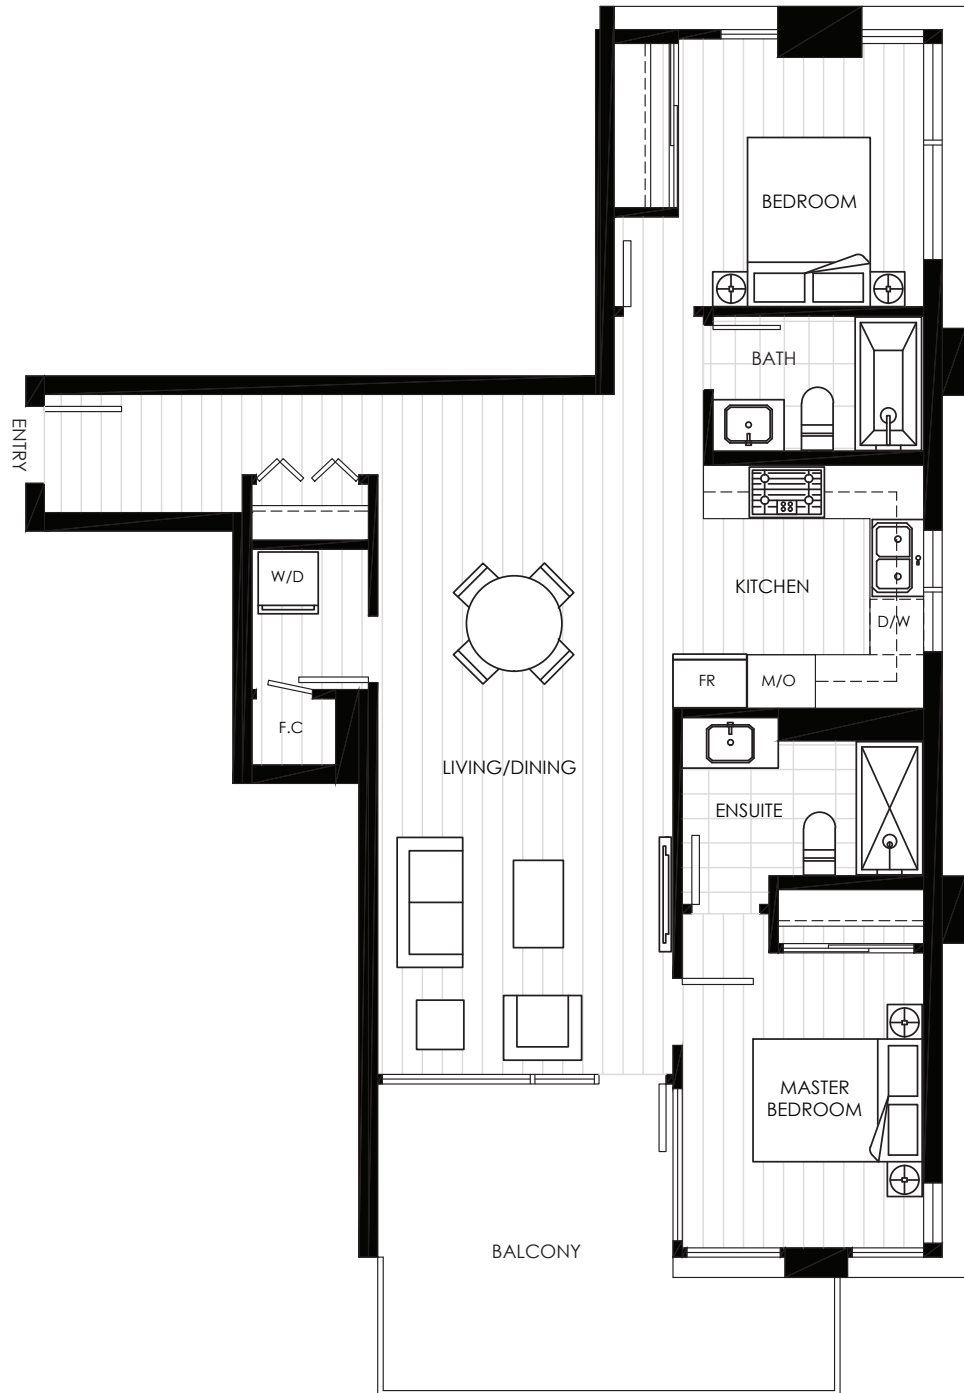

PLAN G

SUITES: #512

2 BEDROOM

Living	932 sf
Balcony	148 sf
<hr/>	
Total	1080 sf

PRIMA