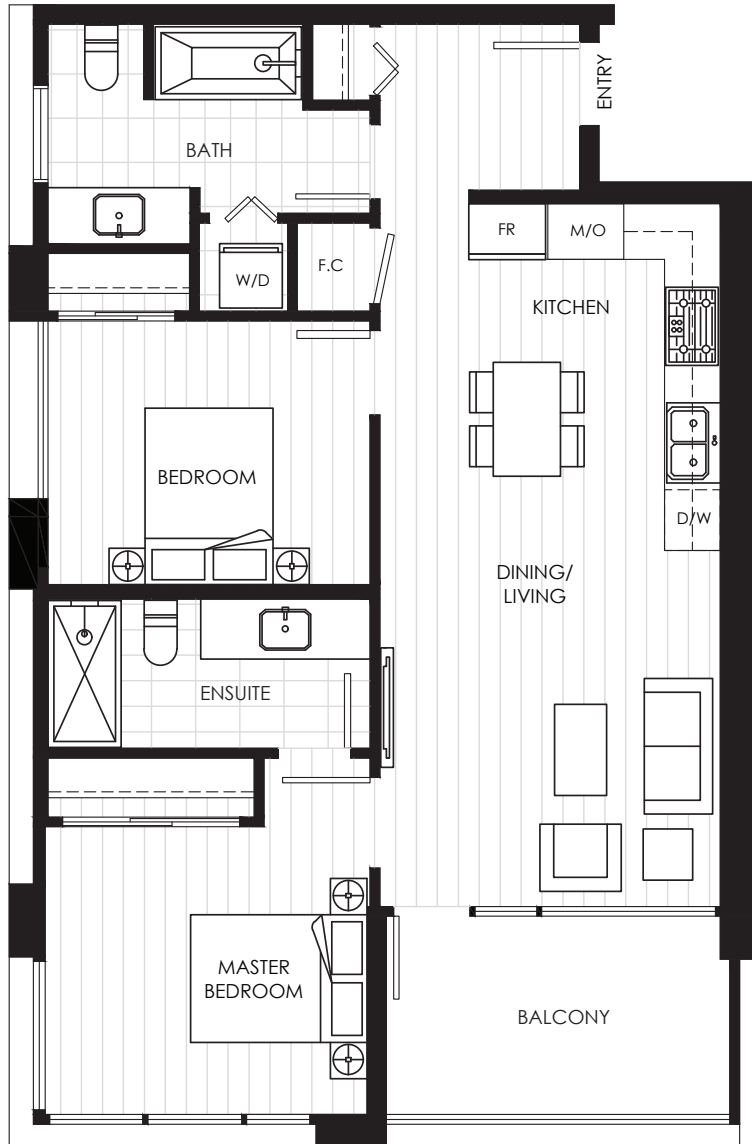

PLAN D

SUITES: #518 #619 #713

2 BEDROOM

Living	831 - 841 sf
Balcony	95 sf
<hr/>	
Total	926 - 936 sf

LEVEL 6

LEVEL 5

LEVEL 4

PRIMA