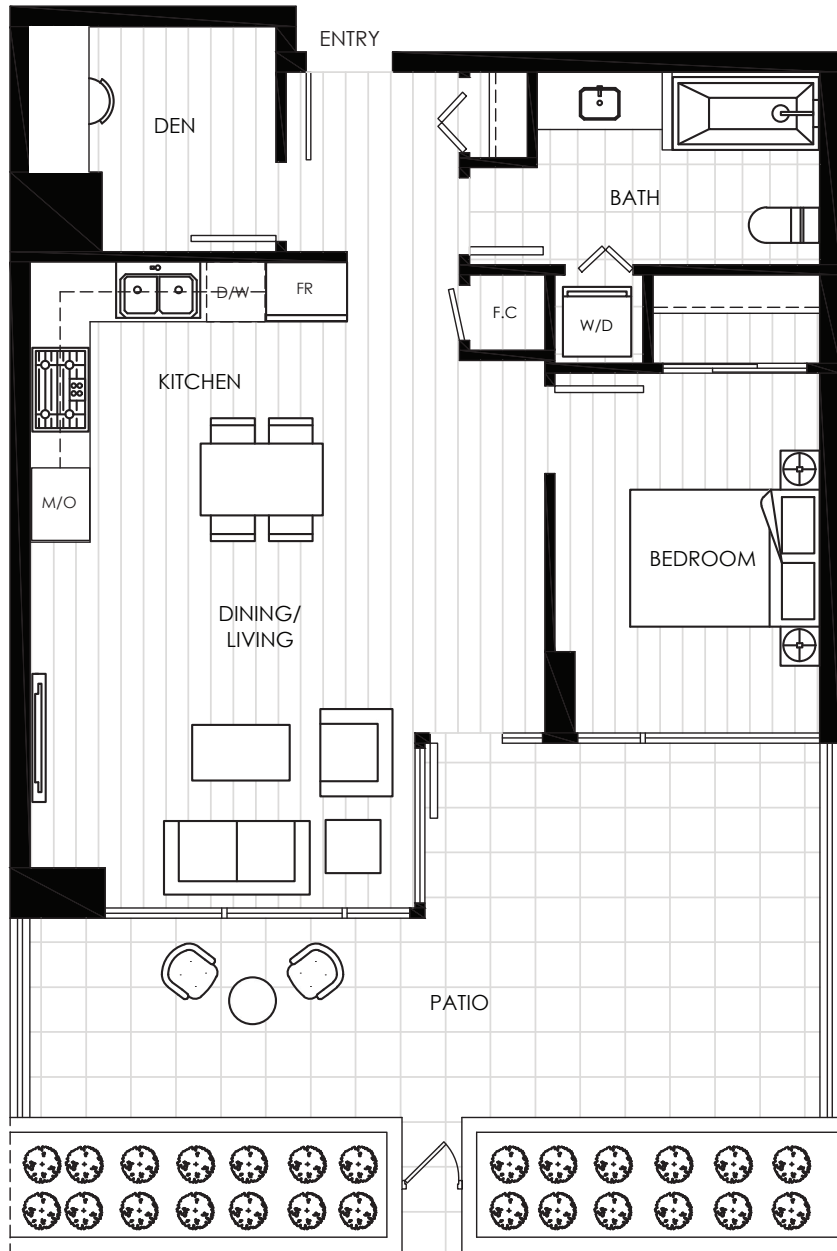

PLAN C

SUITES: #501

1 BEDROOM + DEN

| | |
|--------------|----------------|
| Living | 771 sf |
| Balcony | 282 sf |
| Total | 1053 sf |

PRIMA

Developer reserves the right to make modifications to the floorplans, areas, unit numbers and/or specifications without notice. Actual floorplans may have minor variations from the illustrations above. Measurements are based on architectural areas and not taken from the strata plan. This is not an offering for purchase. Any such offering can only be made with a Disclosure Statement. E.&O.E.