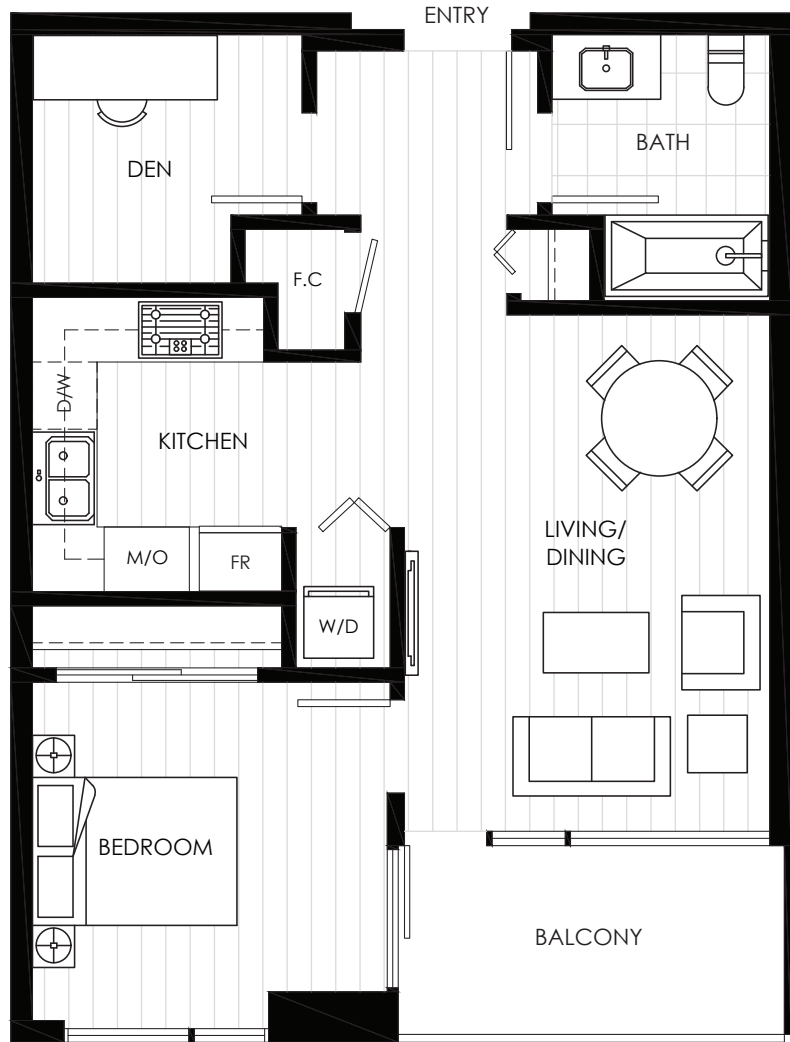

PLAN B4

SUITES: #603

1 BEDROOM + DEN

Living	651 sf
Balcony	67 sf
<hr/>	
Total	718 sf

PRIMA