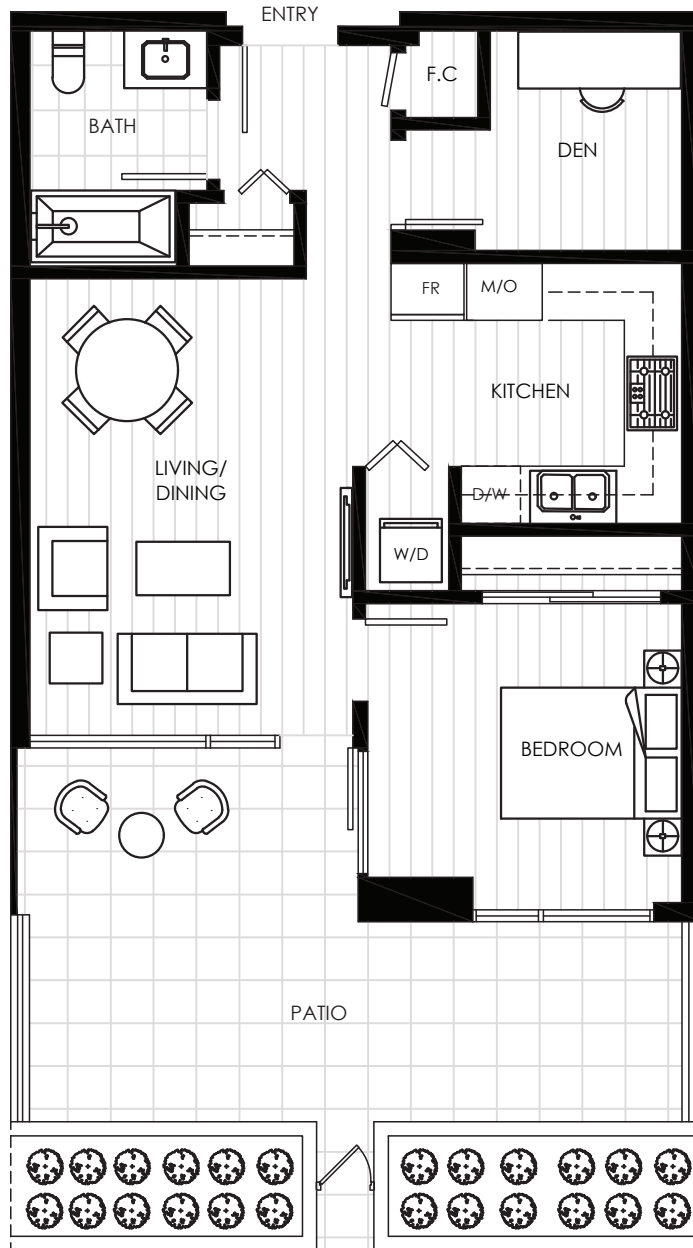

PLAN B

SUITES: #503

1 BEDROOM + DEN

Living	650 sf
Balcony	236 sf
Total	886 sf

PRIMA