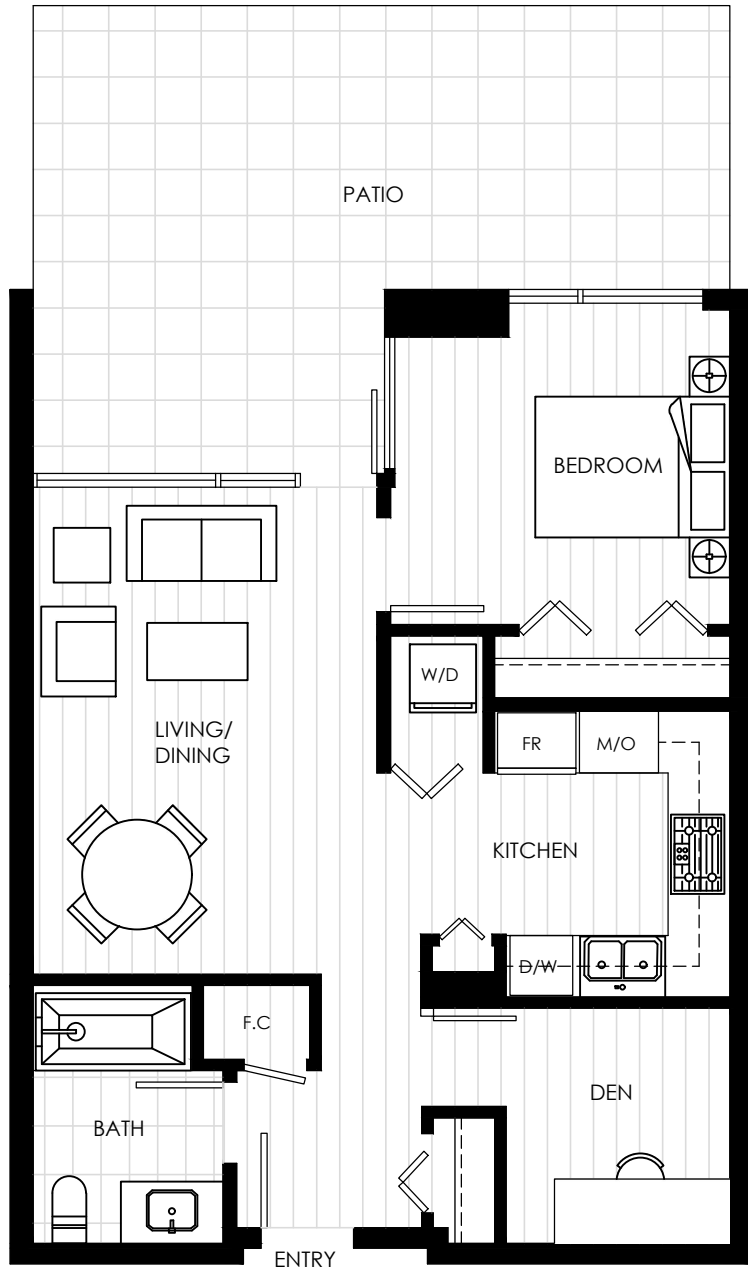

PLAN B3

SUITES: #507

1 BEDROOM + DEN

Living	650 sf
Balcony	302 sf
<hr/>	
Total	952 sf

PRIMA